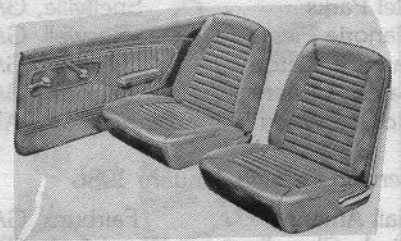

INTERIOR PARTS