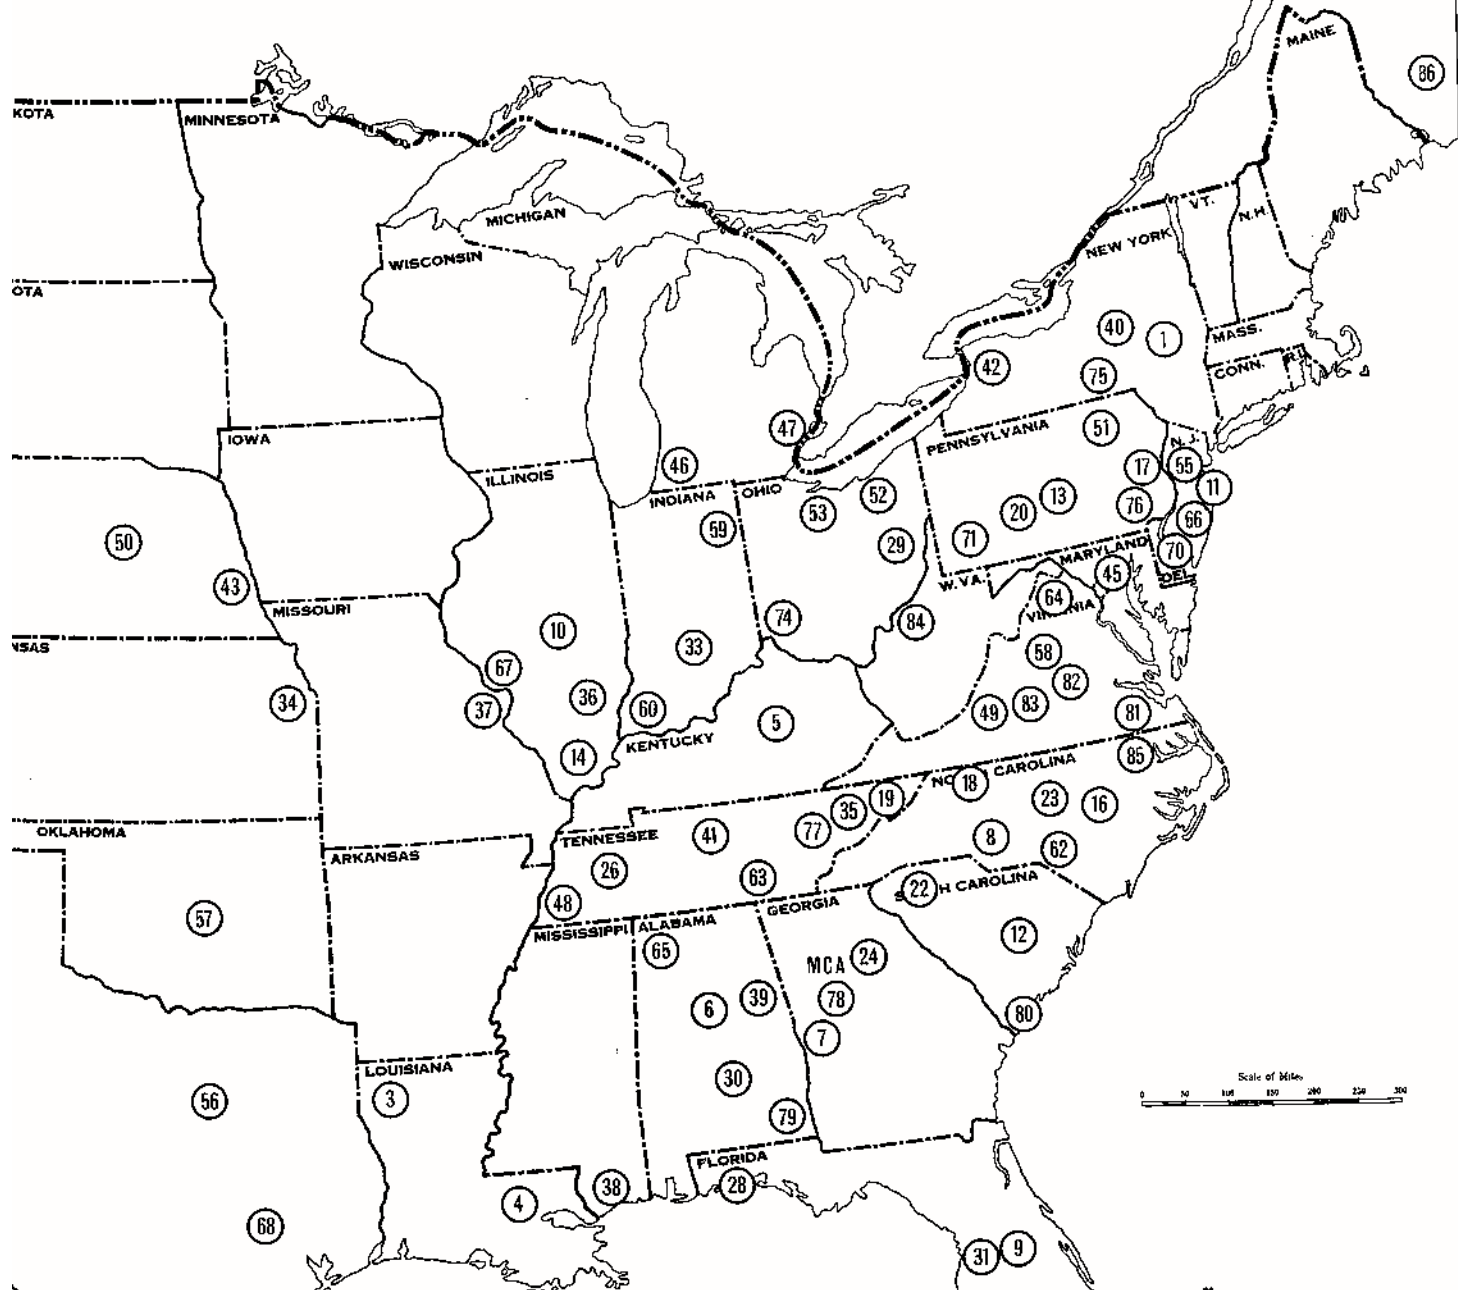

MUSTANG CLUB OF AMERICA REGIONAL GROUPS

56. North Texas Mustang Club
57. Oklahoma Mustang Club
58. Old Dominion Mustang Club
59. Old Fort Mustangs
60. Pony Express River City Mustangs
61. Rio Grande Mustang Club
62. Sandhills Regional Group
63. Scenic City Regional Group
64. Shenandoah Valley Mustang Club
65. Shoals Mustang Club
66. South Jersey Mustangs
67. Southern Illinois Mustang Assn.
68. Texas Classic Mustangs
69. Texas Panhandle Mustang Club
70. The First State Mustang Club
71. Three Rivers Regional Group
72. Treasure Coast Mustang Club
73. Treasure State Mustang Club
74. Tri State Mustangs
75. Twin Tier Regional Group
76. Valley Forge Mustang Club
77. Volunteer Regional Group
78. West Georgia Regional Group
79. Wiregrass Regional Group
80. South Carolina Coastal Mustang Club
81. Southeastern Virginia Mustang Club
82. Central Virginia Mustang Club
83. Lynchburg Area Regional Group
84. Mid-Ohio Valley Mustang Club
85. Tar Heel Mustang Club
86. Central New Brunswick Mustang Owners Club

Tracy Harrell
9-84
12-84
3-85