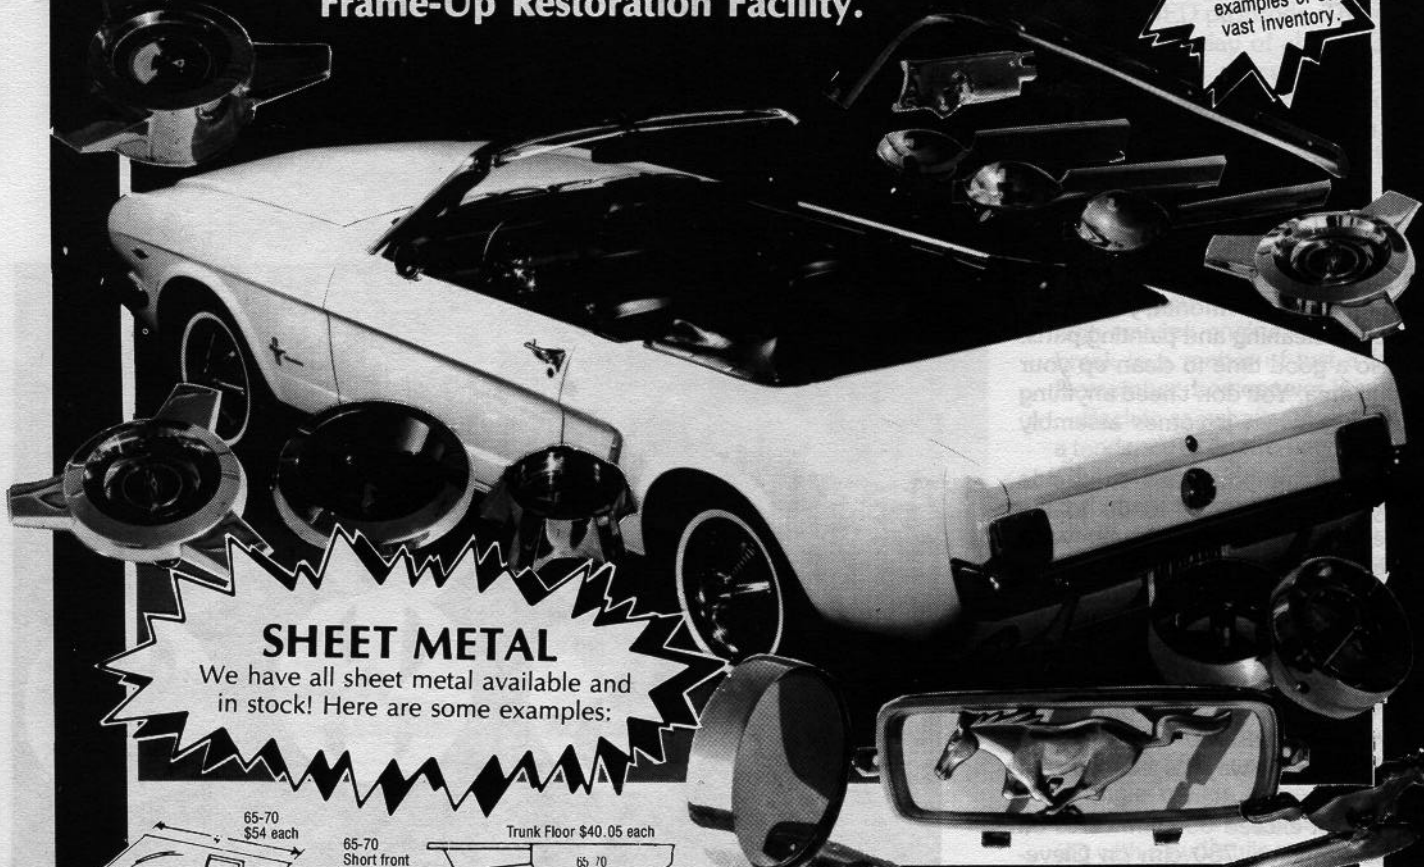

mr. mustang

"Complete" Mustang Parts Store and Frame-Up Restoration Facility.

If you don't see it listed here, call anyway these are just a few examples of our vast inventory.

SHEET METAL
We have all sheet metal available and in stock! Here are some examples:

For Toll Free Orders Of \$25.00 or More Call (800) 543-9195 - Ohio Residents Call (513) 275-7439. Send \$2 For Our Current Catalog

- 65/66 Pony Corrals for front grilles available and in stock ea. \$ 64.00
- 65/66 3 Pronges Wheel Spinners with blue centers ea. \$ 25.00
- Set of 4 . . . \$98.00 w/o centers . . . ea. \$20.00 . . . Centers alone . . . ea. \$ 10.00
- 65/66 Styled Steel Wheel Centers, 2 1/2" complete . . . \$ 18.24
- 65-70 Simulated Wire Wheel Cover used & reconditioned with new knock off spinner ea. \$ 75.00
- 64 1/2/65 Simulated Wire Wheel Cover new & reconditioned with new knock off spinner ea. \$ 75.00
- 67-70 Simulated Wire Wheel Cover new & reconditioned with new knock off spinner ea. \$ 75.00
- 67-70 Wheel Cover Centers, complete ea. \$ 20.00
- 67 Styled Steel Wheel Center ea. \$ 18.40
- 65/66 Air Conditioning Bezels (set of 4) \$ 24.95
- 65/66 Convertible Hinge Bracket (rechromed) pr. \$ 69.00
- 65-70 Front bumpers repro \$100.00
- 65-70 Front & rear bumper rechromed \$ 95.00
- 65/66 Right-hand non-remote mirror ea. \$ 75.00
- 65/66/67 GT Light Bars pr. \$140.00
- 65-68 Luggage Rack \$149.95
- 69-73 Rear Deck Spoiler \$159.95
- 65-67 Pony Door Panels w/o stainless trim \$165.00
- 65-67 Stainless Door Trim Moulding (full set for 2 doors) \$100.00
- 65-68 Upholstery — Complete set \$179.00 - \$199.00
- Pony — Complete set \$239.00
- 65-70 Molded 80/20 Carpets all colors, full set \$100.00
- 65/66 Door Edge Guards pr. \$ 18.95
- 65/68 Kick Panels all colors pr. \$ 35.00
- Convertible Top Chrome Trim pr. \$ 75.00