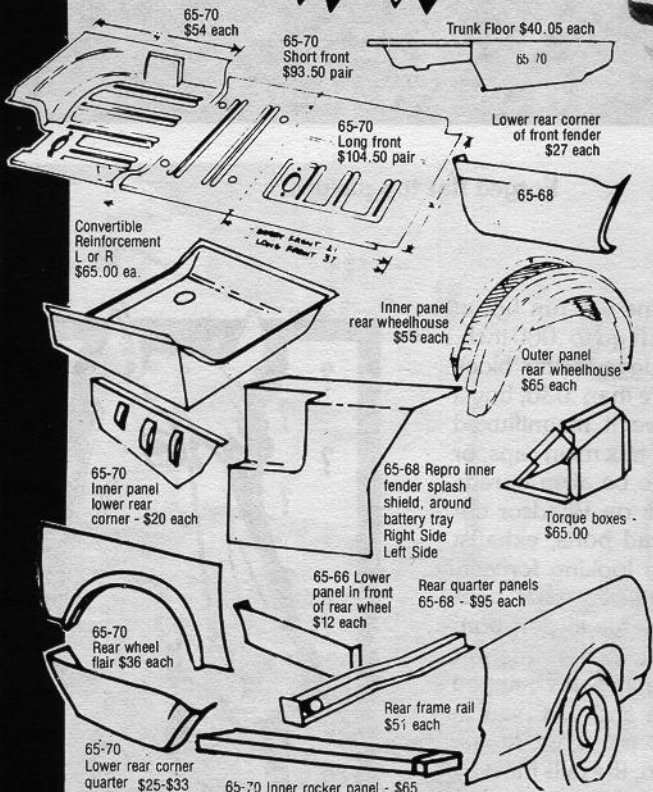

mr. mustang

"Complete" Mustang Parts Store and Frame-Up Restoration Facility.

If you don't see it listed here, call anyway these are just a few examples of our vast inventory.

SHEET METAL
We have all sheet metal available and in stock! Here are some examples:

For Toll Free Orders Of \$25.00 or More Call (800) 543-9195 - Ohio Residents Call (513) 275-7439. Send \$2 For Our Current Catalog

- 65/66 Pony Corrals for front grilles available and in stock ea. \$ 64.00
- 65/66 3 Pronges Wheel Spinners with blue centers ea. \$ 25.00
- Set of 4 . . . \$98.00 w/o centers . . . ea. \$20.00 . . . Centers alone . . . ea. \$ 10.00
- 65/66 Styled Steel Wheel Centers, 2 1/2" complete . . . \$ 18.24
- 65-70 Simulated Wire Wheel Cover used & reconditioned with new knock off spinner ea. \$ 75.00
- 64 1/2/65 Simulated Wire Wheel Cover new & reconditioned with new knock off spinner ea. \$ 75.00
- 67-70 Simulated Wire Wheel Cover new & reconditioned with new knock off spinner ea. \$ 75.00
- 67-70 Wheel Cover Centers, complete ea. \$ 20.00
- 67 Styled Steel Wheel Center ea. \$ 18.40
- 65/66 Air Conditioning Bezels (set of 4) \$ 24.95
- 65/66 Convertible Hinge Bracket (rechromed) pr. \$ 69.00
- 65-70 Front bumpers repro \$100.00
- 65-70 Front & rear bumper rechromed \$ 95.00
- 65/66 Right-hand non-remote mirror ea. \$ 75.00
- 65/66/67 GT Light Bars pr. \$140.00
- 65-68 Luggage Rack \$149.95
- 69-73 Rear Deck Spoiler \$159.95
- 65-67 Pony Door Panels w/o stainless trim \$165.00
- 65-67 Stainless Door Trim Moulding (full set for 2 doors) \$100.00
- 65-68 Upholstery — Complete set \$179.00 - \$199.00
- Pony — Complete set \$239.00
- 65-70 Molded 80/20 Carpets all colors, full set \$100.00
- 65/66 Door Edge Guards pr. \$ 18.95
- 65/68 Kick Panels all colors pr. \$ 35.00
- Convertible Top Chrome Trim pr. \$ 75.00