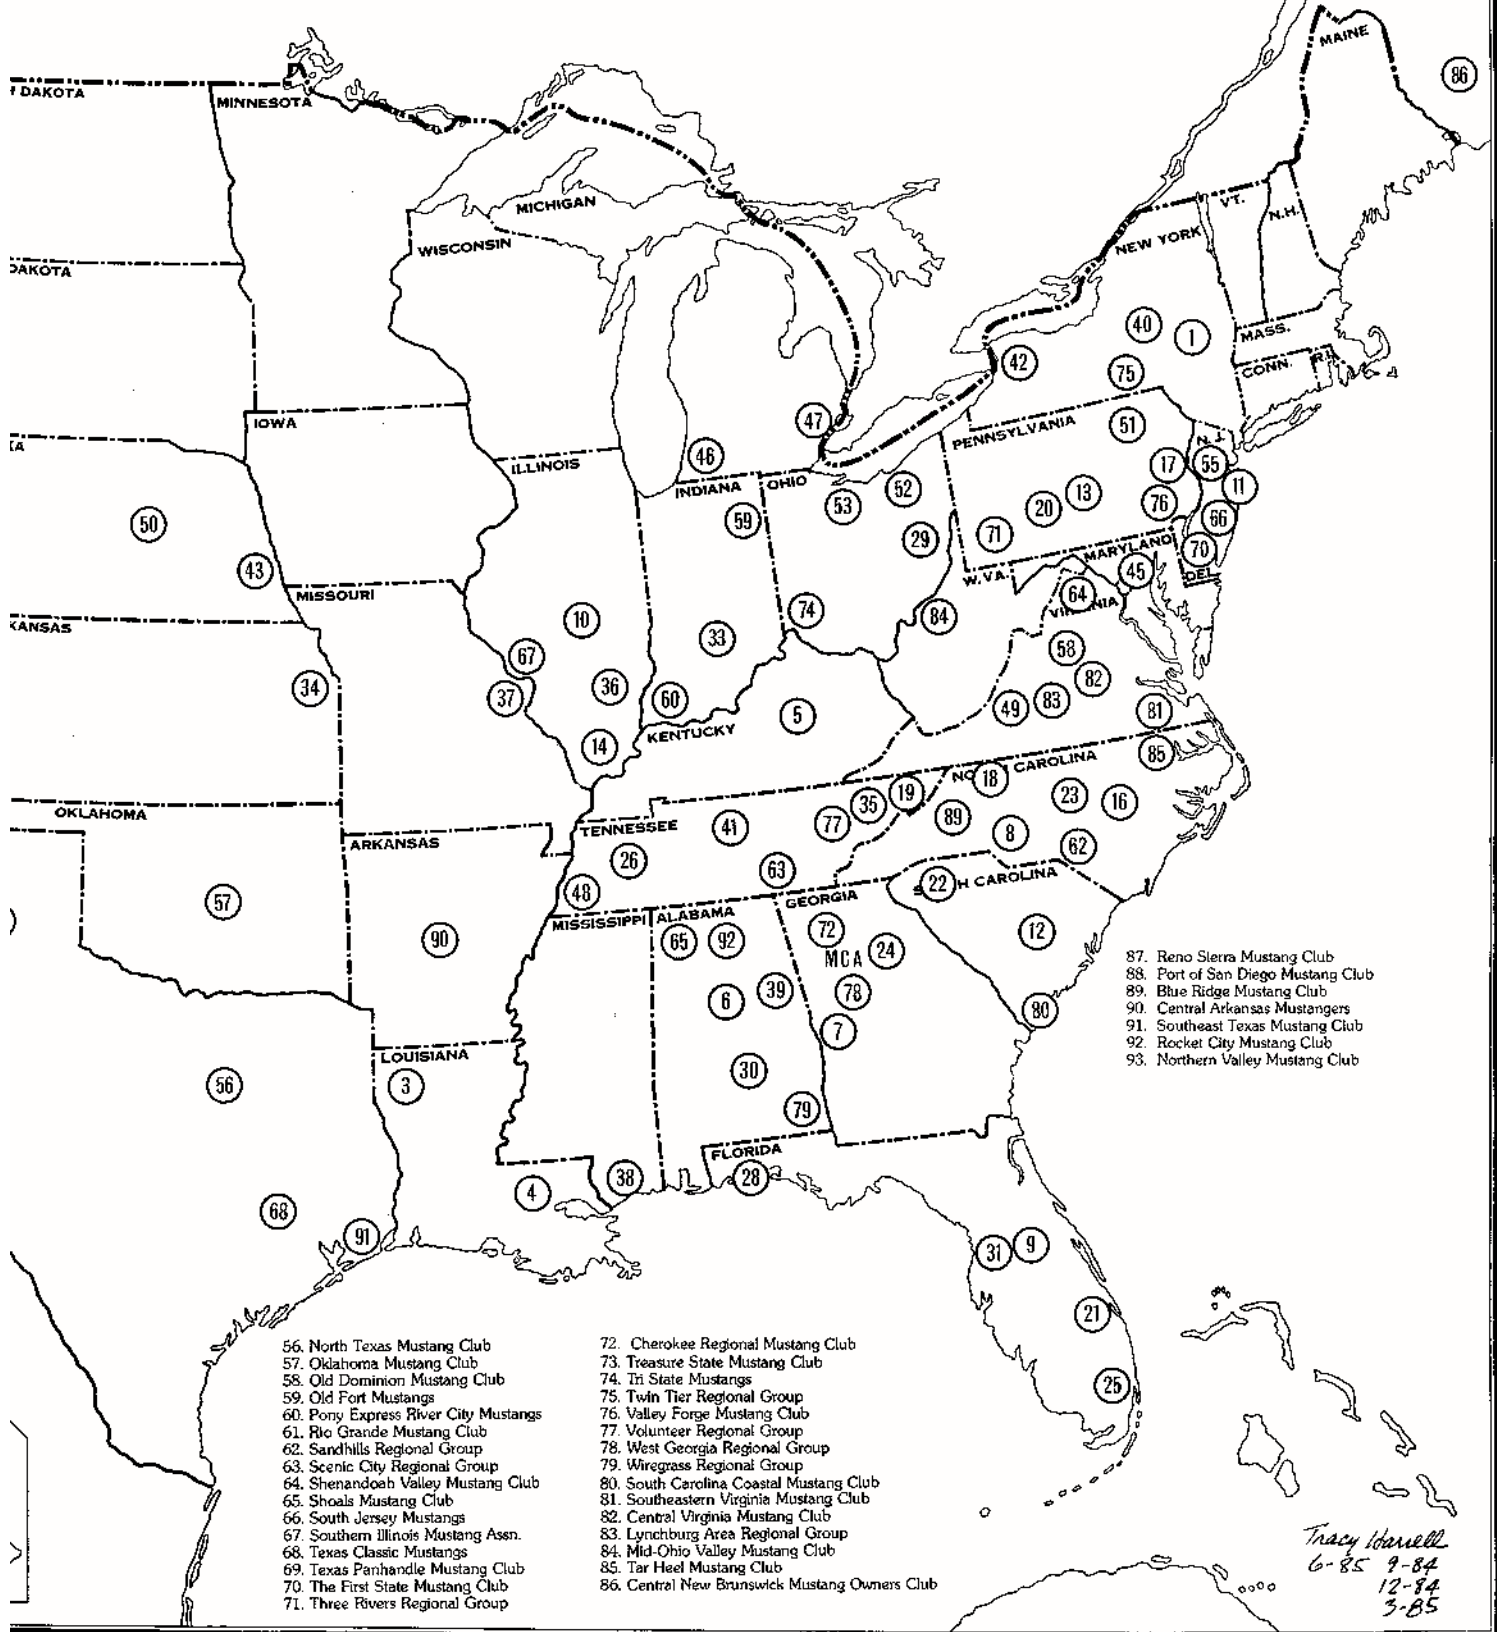

MUSTANG CLUB OF AMERICA REGIONAL GROUPS

Tracy Howell
6-85 9-84
12-84
3-85