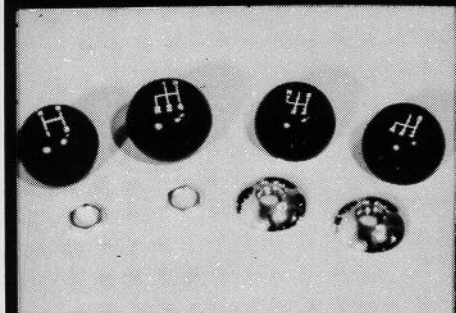

REPRODUCTION TIRE COVER
1965/70, Gray plaid 12.95

JACK-PAC For jack and handle.
Matching material 4.95

SEAT UPHOLSTERY Just like original. The best there is. Available in all original colors. Complete with covered back panels.

1965/68 Standard Seats
2 buckets & rear seat 189.95
2 buckets 134.95
1 bucket 69.95

1965/66 Deluxe Pony Seats
2 buckets & rear seat 244.95
2 buckets 159.95
1 bucket 89.95

CAR COVERS-READY FIT Fits over the entire car, bumper to bumper. Water repellent. Mildew resistant. Polyester/
Cotton blend. Light green.
1965/70 Cpe. Cvt. F/B 79.95
1965/70/ Cpe. Cvt. F/B, Tan Flannel ... 109.95

GEAR SHIFT KNOBS Exact reproduction of original. Compression Molded
1965/68, 3-speed w/base nut
thread size thread 1/2 x 20 29.95
1965/66, 4-speed w/base nut,
concave top 29.95
1967/68, 4-speed w/base nut,
flat top 29.95