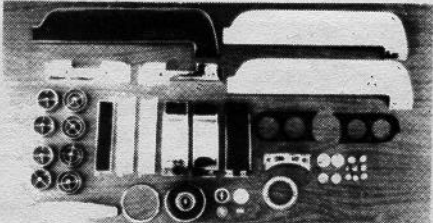

RECHROMED PLASTIC!

Rechromed Plastic Parts For All Types Of Cars, Toys, Etc.

NOTE: We do not recommend using tape to mark part for cleaning or painting. Tape may pull off chrome. There are less adhesive tapes.

ALL RECHROMED PARTS ARE EXCHANGE DEALER PROGRAMS AVAILABLE