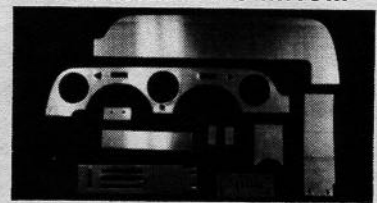

BRUSHED ALUMINUM

- Door Panel Inserts ..... pr. 69.95
- Dash Panel insert kit - six pieces Complete with air 69.95
- Complete without air 89.95