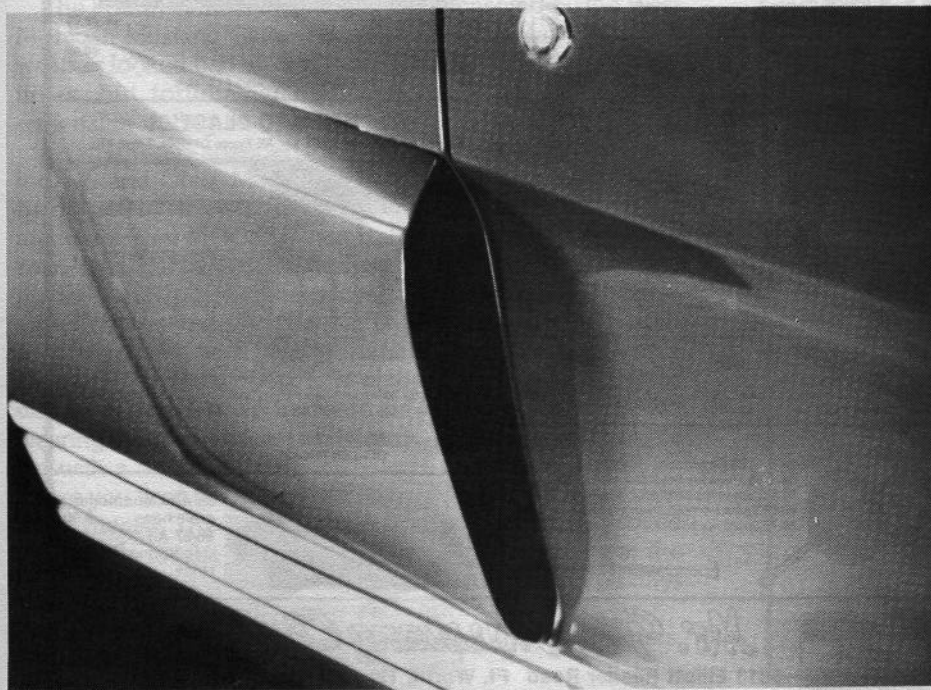

.....

.....

SHELBY SIDE SCOOPS

If you are restoring a classic '65-'66 Shelby GT 350 Mustang, or upgrading your GT fastback to Shelby specs, Larry's now offers exact reproduction Shelby side scoops.

These aggressive looking scoops are exact replicas of the original Shelby parts. Manufactured of the same high quality fiberglass, designed for easy installation and proper fit.