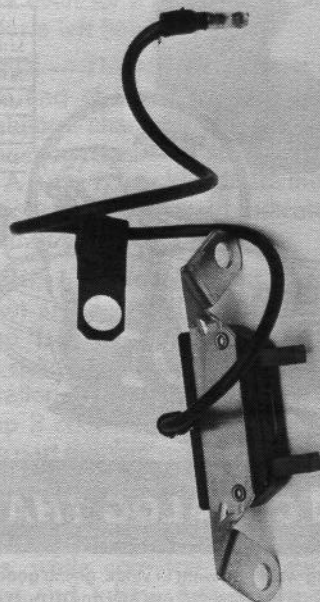

HAT PINS FROM DP

Are you stuck on Hat Pins? Collect your favorites from the large selection American DP has to offer. The engraved cloisonne detail of their all metal pins make them uniquely attractive for anyone to wear. Wear them on your favorite cap, on your lapel, or jacket, or even wear them as a tie tack. A complete list of over 200 different pins is yours for the asking, and they are only \$3.00 each, 2 for \$5.00. They will also send you their newly updated "Official Racing Decal" catalog and info on all their other items such as Decals, Posters, and Patches. Just write to: American DP, Box 207, Dept. MT45, Algonquin, IL 60102, and tell 'em you saw it in *Mustang Times*.

IN A CLUTCH

Classic Auto Air had added yet another popular item to its extensive line of factory air parts. The Clutch Brush set is an exact reproduction of the original and fits all Ford products of the 60's and early 70's. Retail \$17.95 each. Classic Auto Air also offers a rebuild service for all Ford clutches. For more information contact Classic Auto Air at 2020 W. Kennedy Blvd., Tampa, FL 33606. (813) 884-3681 or 251-2356.

.....

.....

SHELBY SIDE SCOOPS

If you are restoring a classic '65-'66 Shelby GT 350 Mustang, or upgrading your GT fastback to Shelby specs, Larry's now offers exact reproduction Shelby side scoops.

These aggressive looking scoops are exact replicas of the original Shelby parts. Manufactured of the same high quality fiberglass, designed for easy installation and proper fit.