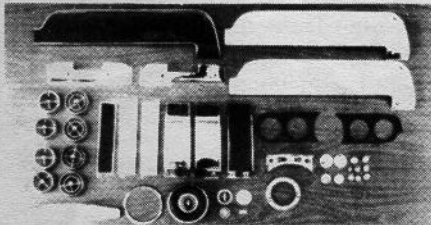

WOODGRAIN KIT

1968 5-PIECE KIT WITH AIR
\$29.95

1968 5-PIECE NON-AIR KIT
\$39.95

- 65 & 66 Woodgrain kit 29.95
- 68 Overhead console insert, coupe 29.95
- 68 Overhead console insert, fastback 24.95
- 69 Console insert w/seat belts 14.95
- 69 Console insert w/o seat belts 14.95

BRUSHED ALUMINUM

- Door Panel Inserts pr. 69.95
 - Dash Panel insert kit - six pieces Complete with air 69.95
 - Complete without air 89.95
- Individual Pieces Also Available

RECHROMED PLASTIC!

Rechromed Plastic Parts For All Types Of Cars, Toys, Etc.